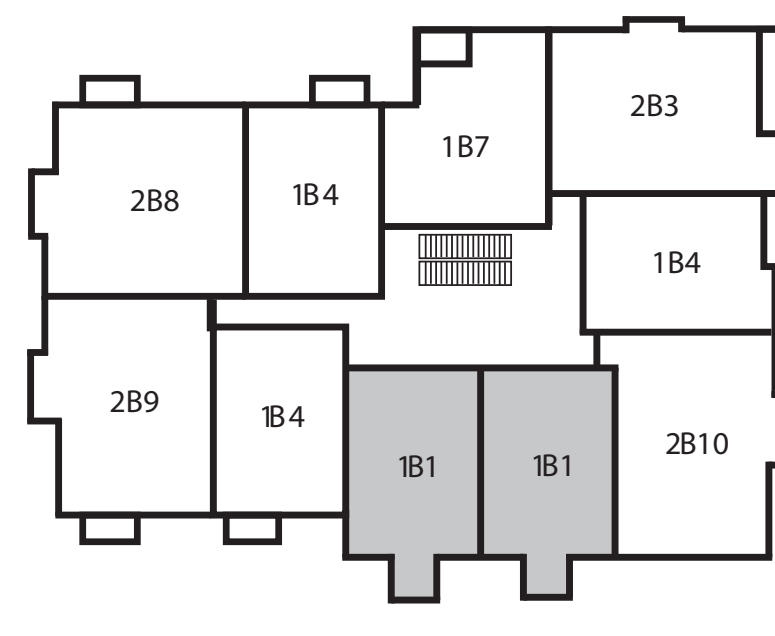

LOCATION | VALUE | QUALITY

WEST 10TH & MAPLE AT ARBUTUS

A PINNACLE PROJECT

1 BEDROOM 1B1

SUITE AREA	666 SQ.FT.*
BALCONY	44 SQ.FT.*
TOTAL AREA	710 SQ.FT.

WEST BUILDING

- 308
- 309
- 310
- 311
- 508
- 509
- 510*
- 511
- 608
- 609
- 610
- 611
- 708
- 709
- 710
- 711

EAST BUILDING

- 202
- 203
- 305
- 306
- 505
- 506
- 605
- 606

WEST BUILDING

EAST BUILDING

LEVEL 3, 5, 6, 7

LEVEL 2, 3, 5, 6