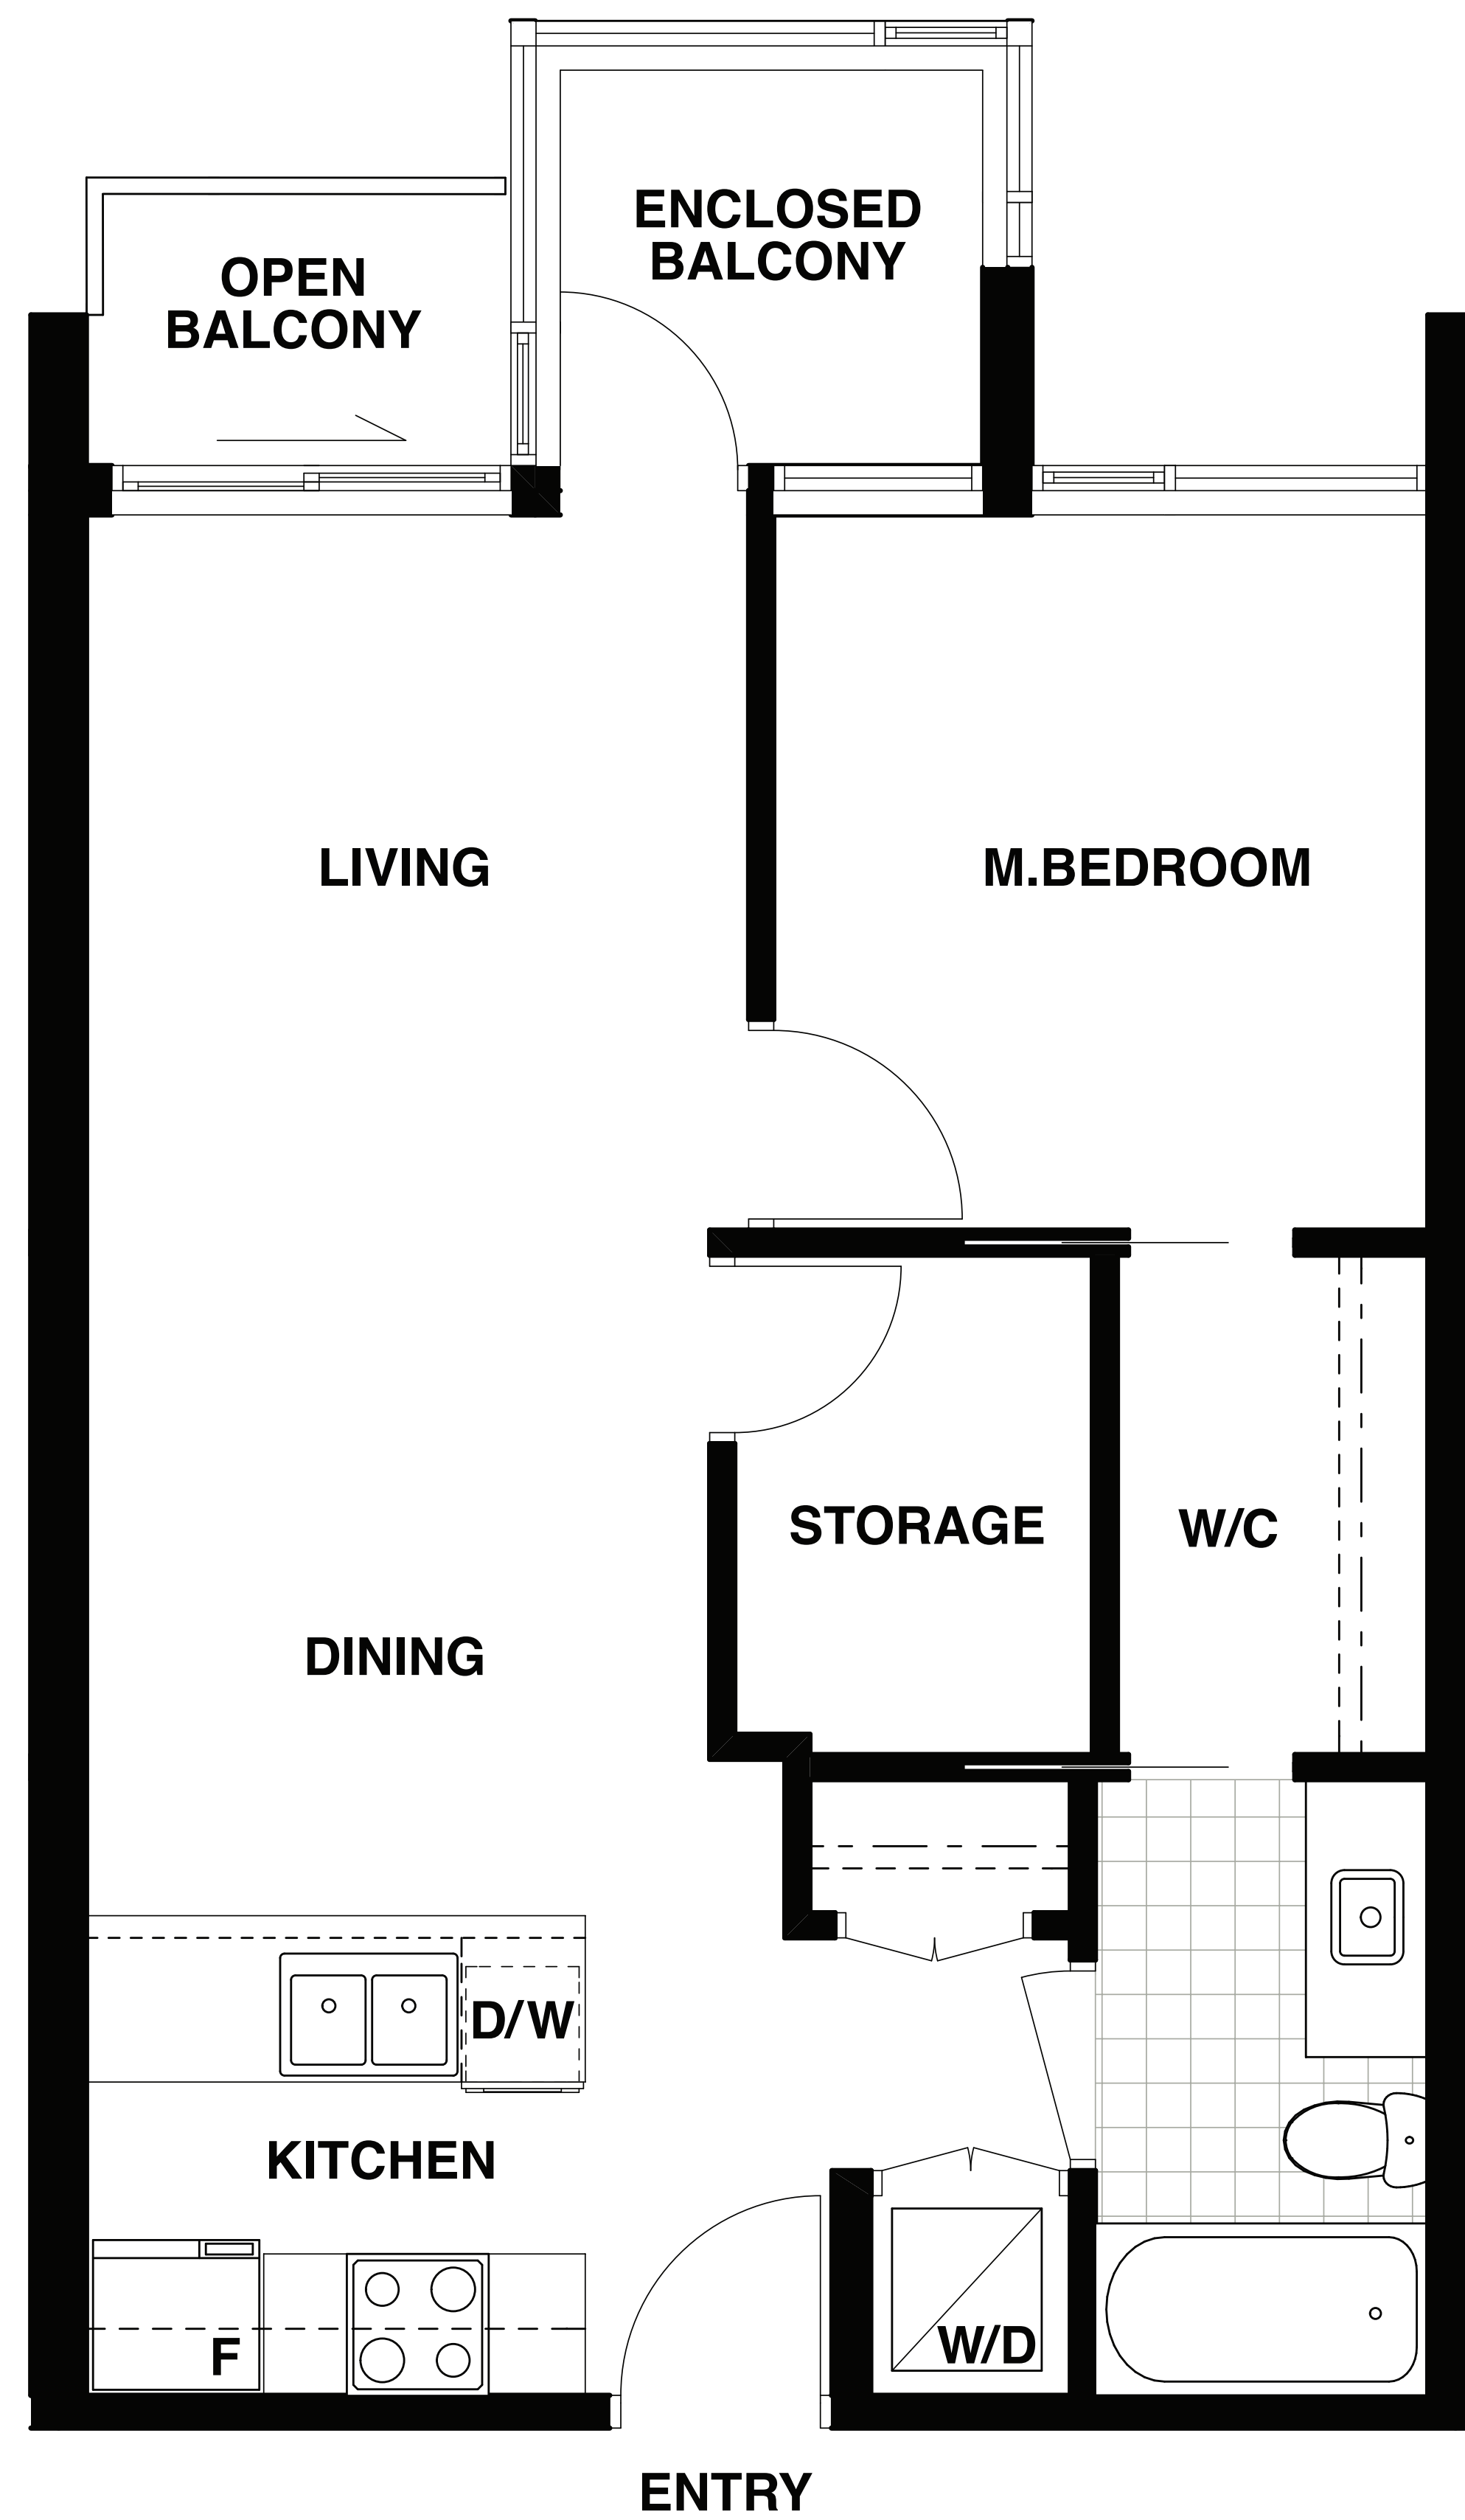

LOCATION | VALUE | QUALITY

WEST 10TH & MAPLE AT ARBUTUS

A PINNACLE PROJECT

1 BEDROOM 1B1

SUITE AREA	666 SQ.FT.*
BALCONY	44 SQ.FT.*
TOTAL AREA	710 SQ.FT.

WEST BUILDING

- 308
- 309
- 310
- 311
- 508
- 509
- 510*
- 511
- 608
- 609
- 610
- 611
- 708
- 709
- 710
- 711

EAST BUILDING

- 202
- 203
- 305
- 306
- 505
- 506
- 605
- 606

WEST BUILDING

EAST BUILDING

LEVEL 3, 5, 6, 7

LEVEL 2, 3, 5, 6