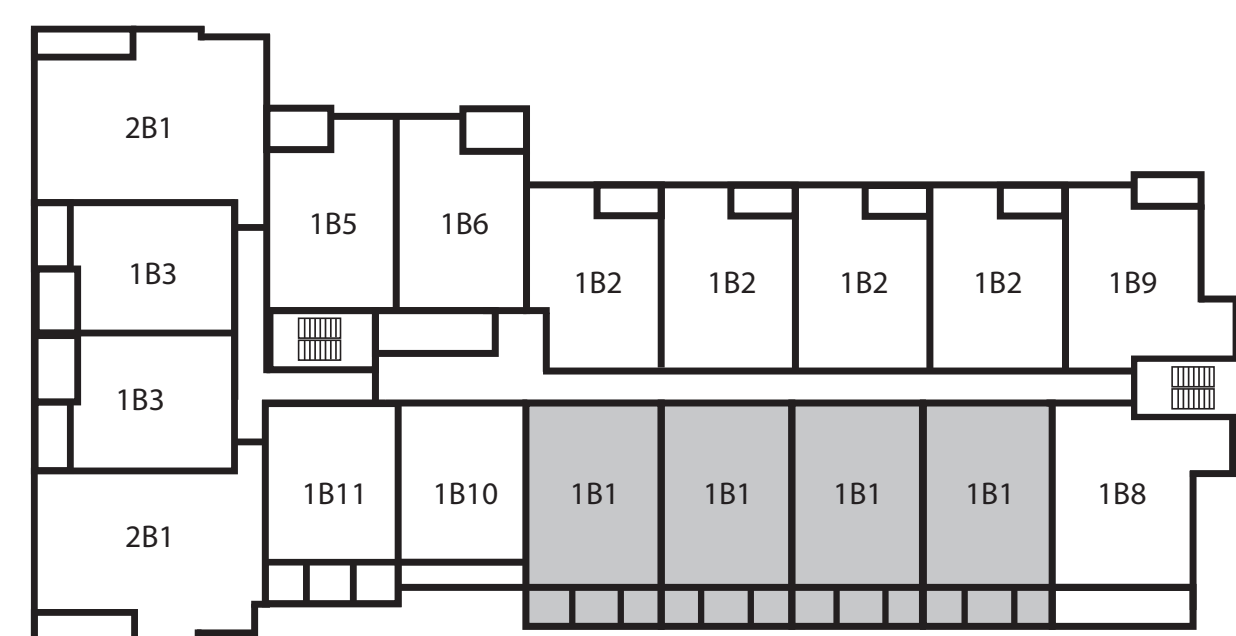

LOCATION | VALUE | QUALITY

WEST 10TH & MAPLE AT ARBUTUS

A PINNACLE PROJECT

1 BEDROOM 1B1

SUITE AREA	666 SQ.FT.*
BALCONY	44 SQ.FT.*
TOTAL AREA	710 SQ.FT.

WEST BUILDING

- 308
- 309
- 310
- 311
- 508
- 509
- 510*
- 511
- 608
- 609
- 610
- 611
- 708
- 709
- 710
- 711

EAST BUILDING

- 202
- 203
- 305
- 306
- 505
- 506
- 605
- 606

WEST BUILDING

EAST BUILDING

LEVEL 3, 5, 6, 7

LEVEL 2, 3, 5, 6